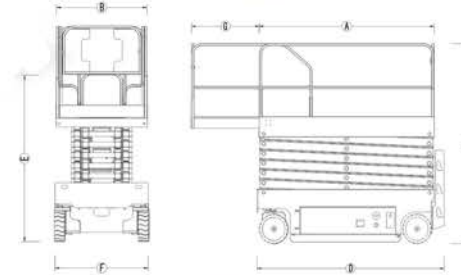

GTJZ SERIES

Product Advantages

- Large angle steering system
- Disc brake system
- Intelligent charging system
- Overload protection
- Self-diagnostic function
- Level alarm system
- Infinitely variable speed

STANDARD CONFIGURATION

- 2-Wheel Hydraulic Drive
- 2-Wheel Steering
- High/Low travel speed
- Extension Platform
- Foldable Guardrails
- Tilt sensing Alarm
- Down Alarm
- Safety Support
- Timer
- Intelligent Charger
- Swing-out Tray
- Pothole Protection Device
- Emergency Down Device
- Emergency Release Brake

OPTIONAL DEVICES

- Electric Drive

MODEL		GTJZ06	GTJZ08	GTJZ10	GTJZ12	GTJZ14
Max platform height(m)		5.8	8.1	10.2	11.95	13.75
Max working height(m)		7.8	10.1	12.2	13.95	15.75
Platform Extension(m)	G	0.9	0.9	0.9	0.9	0.9
Lift capacity/extension deck(kg)		230/110	230/110	320/110	320/110	230/110
Grade-ability		25%	25%	25%	25%	25%
Max. allowable slope(°)		2/3	2/3	2/3	2/3	2/3
Turing radius Minimum(m)		2.1	2.2	2.2	2.2	2.6
Travel speed(stowed) (km/h)		3.5	3.5	3.6	3.6	3.6
Up/Down Speed (m/s)		0.18-0.25	0.18-0.25	0.18-0.25	0.18-0.25	0.18-0.25
Length /Width(stowed) (m)	D/F	1.82×0.76	2.48×1.15	2.48×1.15	2.48×1.15	2.83×1.25
Height(Rails up/Rails down) (m)	C/E	2.2/1.84	2.32/1.82	2.45/1.95	2.57/2.07	2.61/2.1
Platform Size(Lengh/With) (m)	A/B	1.65×0.75	2.32×1.13	2.32×1.13	2.32×1.13	2.68×1.13
Ground Clearance (m)		0.1/0.02	0.1/0.02	0.1/0.02	0.1/0.02	0.1/0.02
Tyres(m)		0.305×0.118	0.381×0.127	0.381×0.127	0.381×0.127	0.381×0.127
Weight(kg)		1500	2450	2710	2880	3150
Lift motor (V/kw)		24/3.0	24/4.5	24/4.5	24/4.5	24/4.5
Batley(V/ah)		4×6/225	4×6/225	4×6/240	4×12/300	4×12/300
Charge(V/a)		24/30	24/30	24/30	24/30	24/30