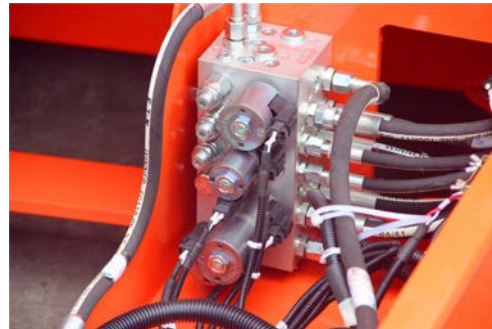

GTJZ12

Main Configuration for electrical scissor platform

Electric Motor & Hydraulic pump from Bucher

Valve from Hydraforce

Brake & Driving motor from White

Brake release valve from White

Joystick and Controller from Delta